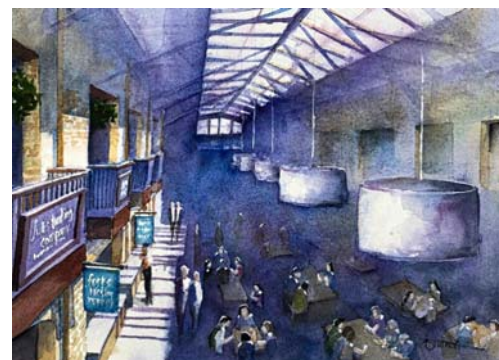

BRIAN TURNER

The Forks, 2021

11 x 15 x 1 inch (h x w x d)
watercolor
CAD 500