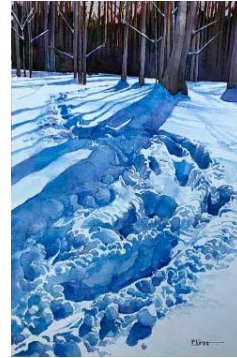

BRIAN TURNER

An Afternoon on my Snowshoes, 2021

22.3 x 14.5 x 1 inch (h x w x d)
watercolor
CAD 600