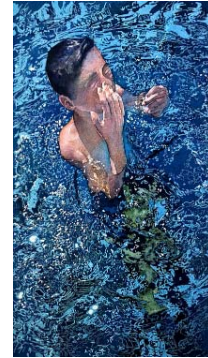

BRIAN TURNER

The Gene Pool, 2020

28.5 x 16 x 1 inch (h x w x d)
watercolor
CAD 750