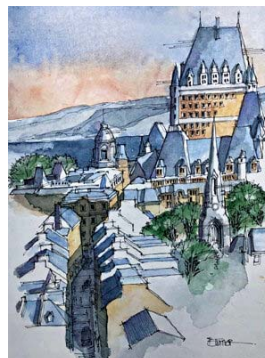

15 x 11 x 1 inch (h x w x d)
watercolor
CAD 375

BRIAN TURNER

Mount Tremblant, 2021

15 x 11 x 1 inch (h x w x d)
Watercolor / Pen and Ink
CAD 375

BRIAN TURNER

Old Quebec, 2021

15 x 11 x 1 inch (h x w x d)
Watercolor / Pen and Ink
CAD 375

BRIAN TURNER
Parliament, 2021

11 x 15 x 1 inch (h x w x d)
watercolor
CAD 500

BRIAN TURNER
Rideau Canal and Lock, 2021

11 x 15 x 1 inch (h x w x d)
watercolor
CAD 375

BRIAN TURNER
Slocan Valley, 2020`

17.8 x 28.5 x 1 inch (h x w x d)
watercolor
CAD 750