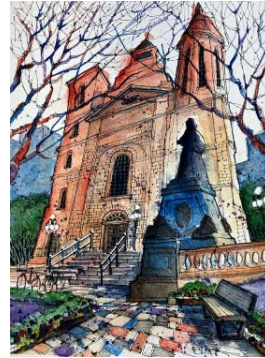

BRIAN TURNER

Le Parc de Jardin, 2021

15 x 11 x 1 inch (h x w x d)
watercolor
CAD 375